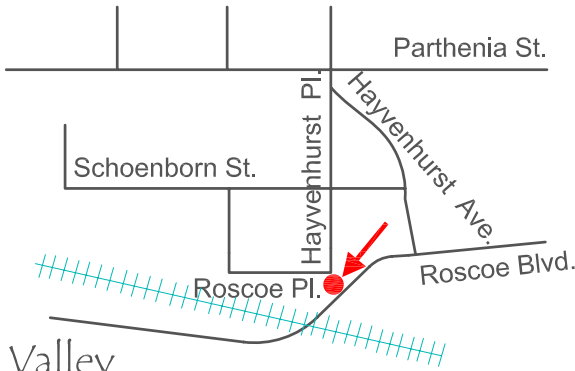

FREE MULCH

Available at 8 Locations

Lake View Terrace

11950 Lopez Cyn. Rd., Sylmar, CA 91342

Sheldon-Arleta

12455 Wicks St, Sun Valley, L.A., CA 91352

West Valley

16600 Roscoe Pl. North Hill, CA 91343

Donald C. Tillman

15900 Victory Blvd. Van Nuys, CA 91406

West LA

6000 W. Jefferson Blvd., L.A., CA 90016

East LA

2649 E. Washington Blvd., L.A., CA 90023

Elysian Valley

3000 Gilroy St., Los Angeles, CA 90039

San Pedro

1400 N. Gaffey St. San Pedro, CA 90731

All maps
Not to scale