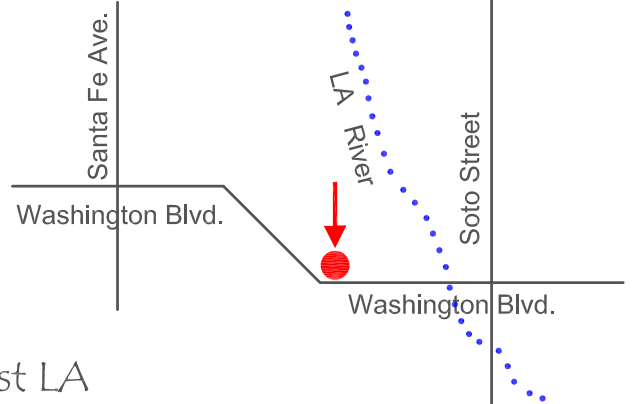

FREE MULCH

Available at 8 Locations

Lake View Terrace

11950 Lopez Cyn. Rd., Sylmar, CA 91342

Sheldon-Arleta

12455 Wicks St, Sun Valley, L.A., CA 91352

West Valley

16600 Roscoe Pl. North Hill, CA 91343

Donald C. Tillman

15900 Victory Blvd. Van Nuys, CA 91406

West LA

6000 W. Jefferson Blvd., L.A., CA 90016

East LA

2649 E. Washington Blvd., L.A., CA 90023

Elysian Valley

3000 Gilroy St., Los Angeles, CA 90039

San Pedro

1400 N. Gaffey St. San Pedro, CA 90731

All maps
Not to scale