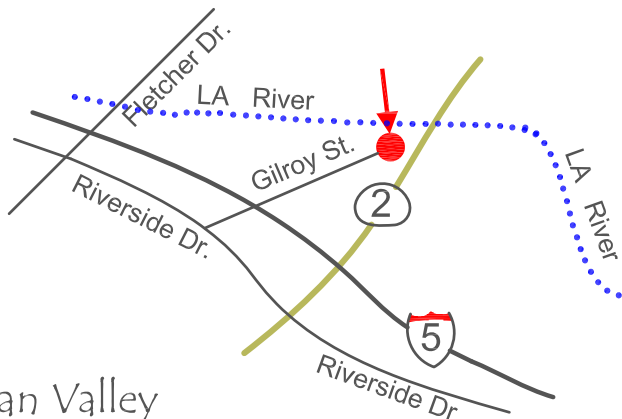

East LA 2649 E. Washington Blvd. Los Angeles, CA 90023
Time of operation : 9:00 a.m. - 3:00 p.m., Friday, Saturday, & Sunday.

Elysian Valley 3000 Gilroy St., Los Angeles, CA 90039
Time of Operation: 7:00 a.m.- 5:00 p.m Seven days a week.

FREE MULCH

Available at 8 Locations

Lake View Terrace

11950 Lopez Cyn. Rd., Sylmar, CA 91342

Sheldon-Arleta

12455 Wicks St, Sun Valley, L.A., CA 91352

West Valley

16600 Roscoe Pl. North Hill, CA 91343

Donald C. Tillman

15900 Victory Blvd. Van Nuys, CA 91406

West LA

6000 W. Jefferson Blvd., L.A., CA 90016

East LA

2649 E. Washington Blvd., L.A., CA 90023

Elysian Valley

3000 Gilroy St., Los Angeles, CA 90039

San Pedro

1400 N. Gaffey St. San Pedro, CA 90731

All maps
Not to scale