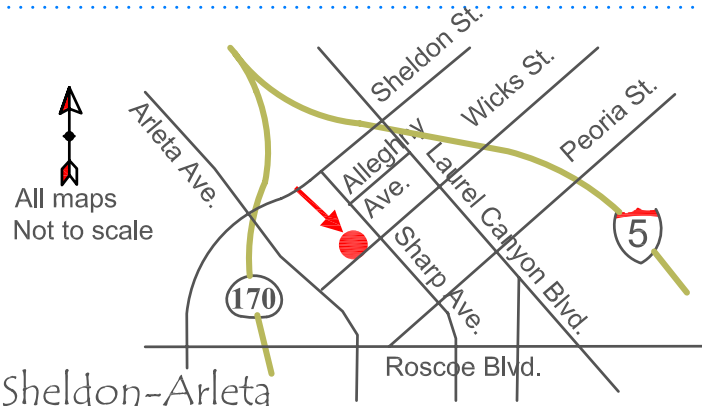

FREE MULCH

Available at 8 Locations

Lake View Terrace

11950 Lopez Cyn. Rd., Sylmar, CA 91342

Sheldon-Arleta

12455 Wicks St, Sun Valley, L.A., CA 91352

West Valley

16600 Roscoe Pl. North Hill, CA 91343