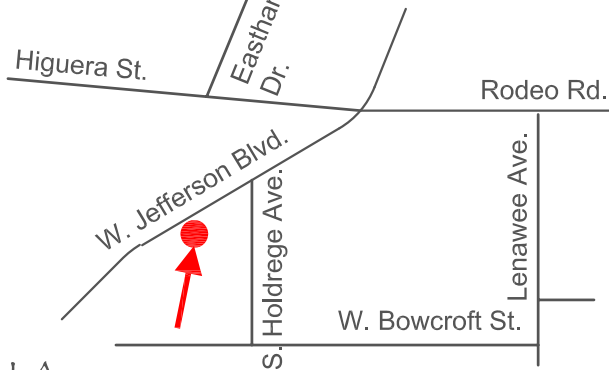

FREE MULCH

Available at 8 Locations

Lake View Terrace

11950 Lopez Cyn. Rd., Sylmar, CA 91342

Sheldon-Arleta

12455 Wicks St, Sun Valley, L.A., CA 91352

West Valley

16600 Roscoe Pl. North Hill, CA 91343

Donald C. Tillman

15900 Victory Blvd. Van Nuys, CA 91406

West LA

6000 W. Jefferson Blvd., L.A., CA 90016

East LA

2649 E. Washington Blvd., L.A., CA 90023

Elysian Valley

3000 Gilroy St., Los Angeles, CA 90039

San Pedro

1400 N. Gaffey St. San Pedro, CA 90731

All maps
Not to scale